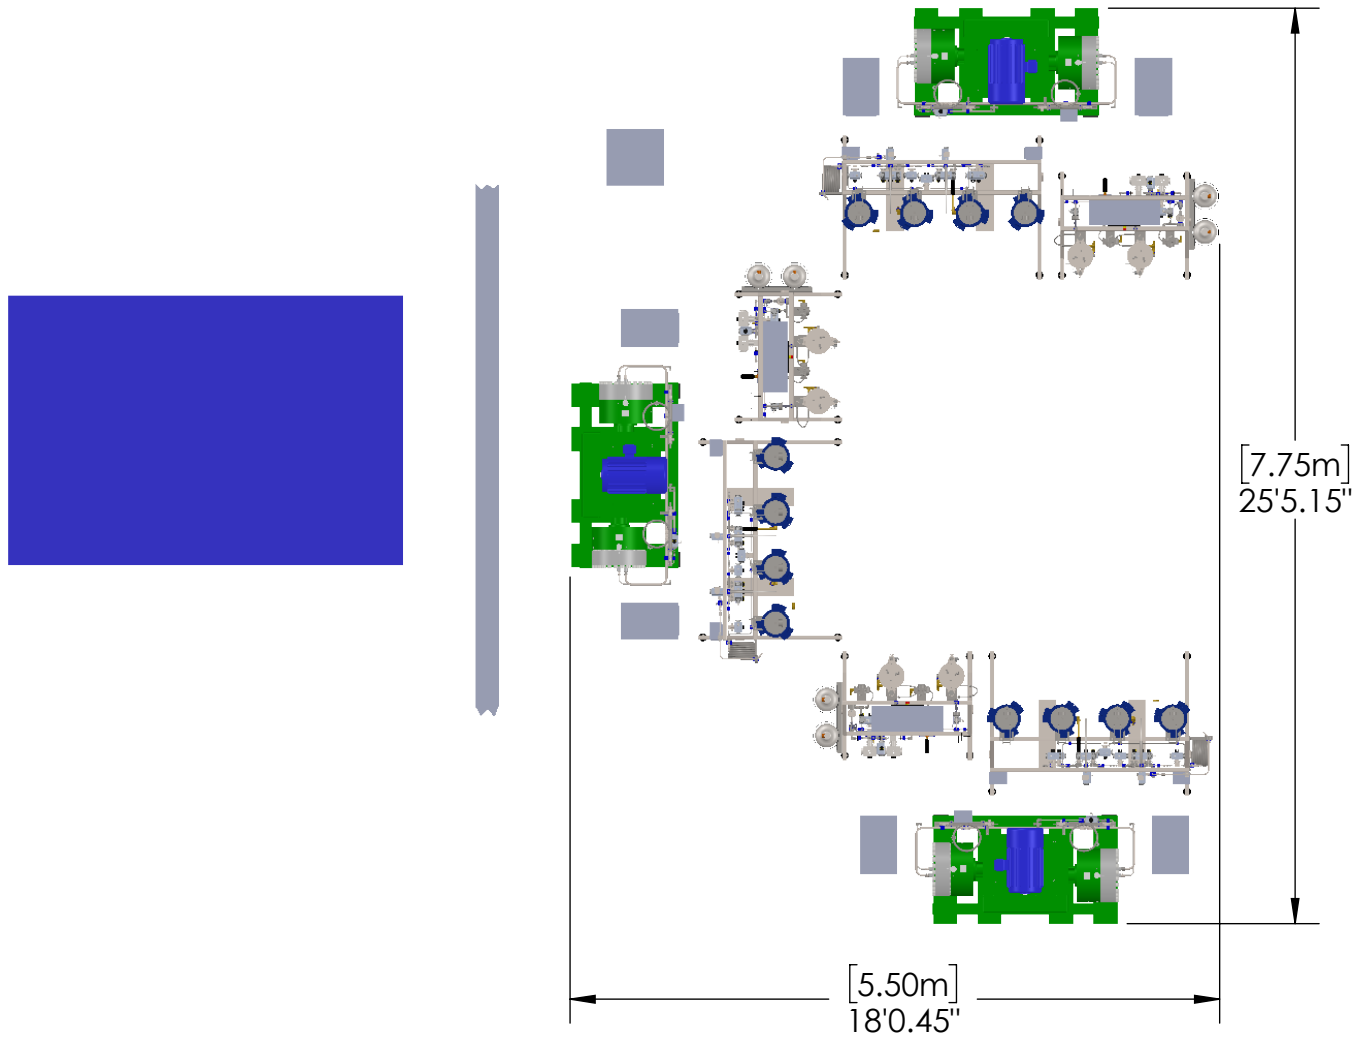

240 LITER CAPACITY

150 Commerce Blvd. Johnstown, OH 43031 740-809-1160		TITLE: 8/28/2018 240 LITER CAPACITY	
MATERIAL		DWG. NO. REV.	
FINISH		LAYOUT	
RAW MATERIAL		SCALE: 1:64	SHEET 5 OF 5