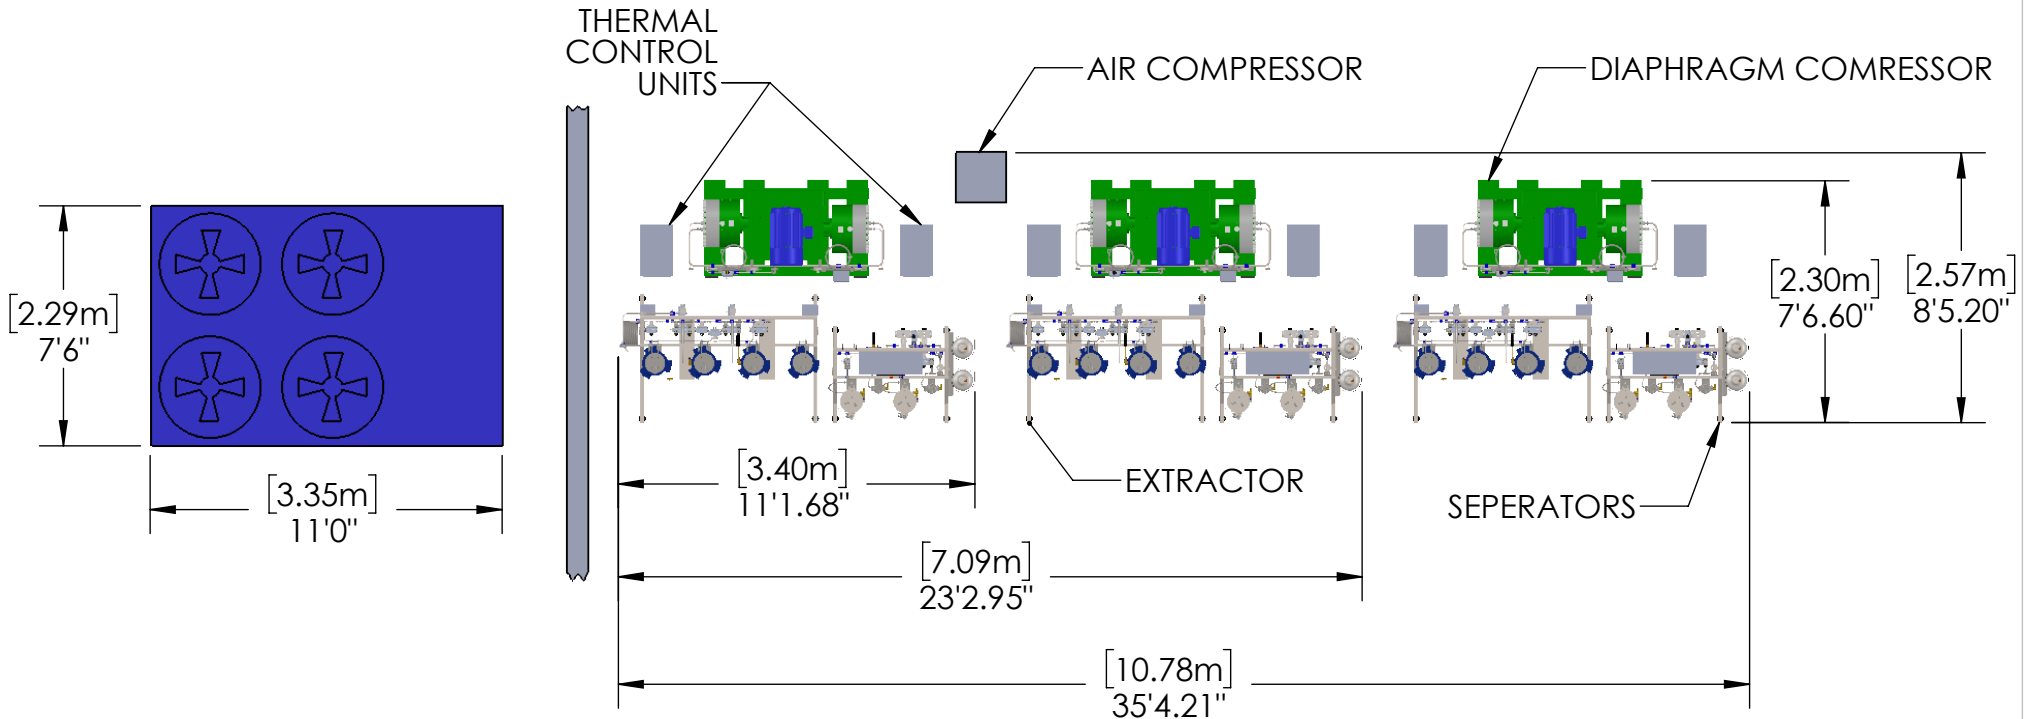

apeks®
SUPERCritical
The Power of CO₂ Extraction™

150 Commerce Blvd. Johnstown, OH 43031 740-809-1160		TITLE: 8/28/2018 240 LITER CAPACITY	
MATERIAL		DWG. NO. REV.	
FINISH		LAYOUT	
RAW MATERIAL		SCALE: 1:72	SHEET 1 OF 5

apeks[®]
SUPERCRITICAL
 The Power of CO₂ Extraction™

150 Commerce Blvd. Johnstown, OH 43031 740-809-1160	TITLE: 8/28/2018 240 LITER CAPACITY
MATERIAL	DWG. NO. REV.
FINISH	LAYOUT
RAW MATERIAL	SCALE: 1:72 SHEET 2 OF 5

80 LITER CAPACITY

150 Commerce Blvd. Johnstown, OH 43031 740-809-1160		TITLE: 8/28/2018	
MATERIAL		240 LITER CAPACITY	
FINISH		DWG. NO. REV.	
RAW MATERIAL		LAYOUT	
		SCALE: 1:64	SHEET 3 OF 5

160 LITER CAPACITY