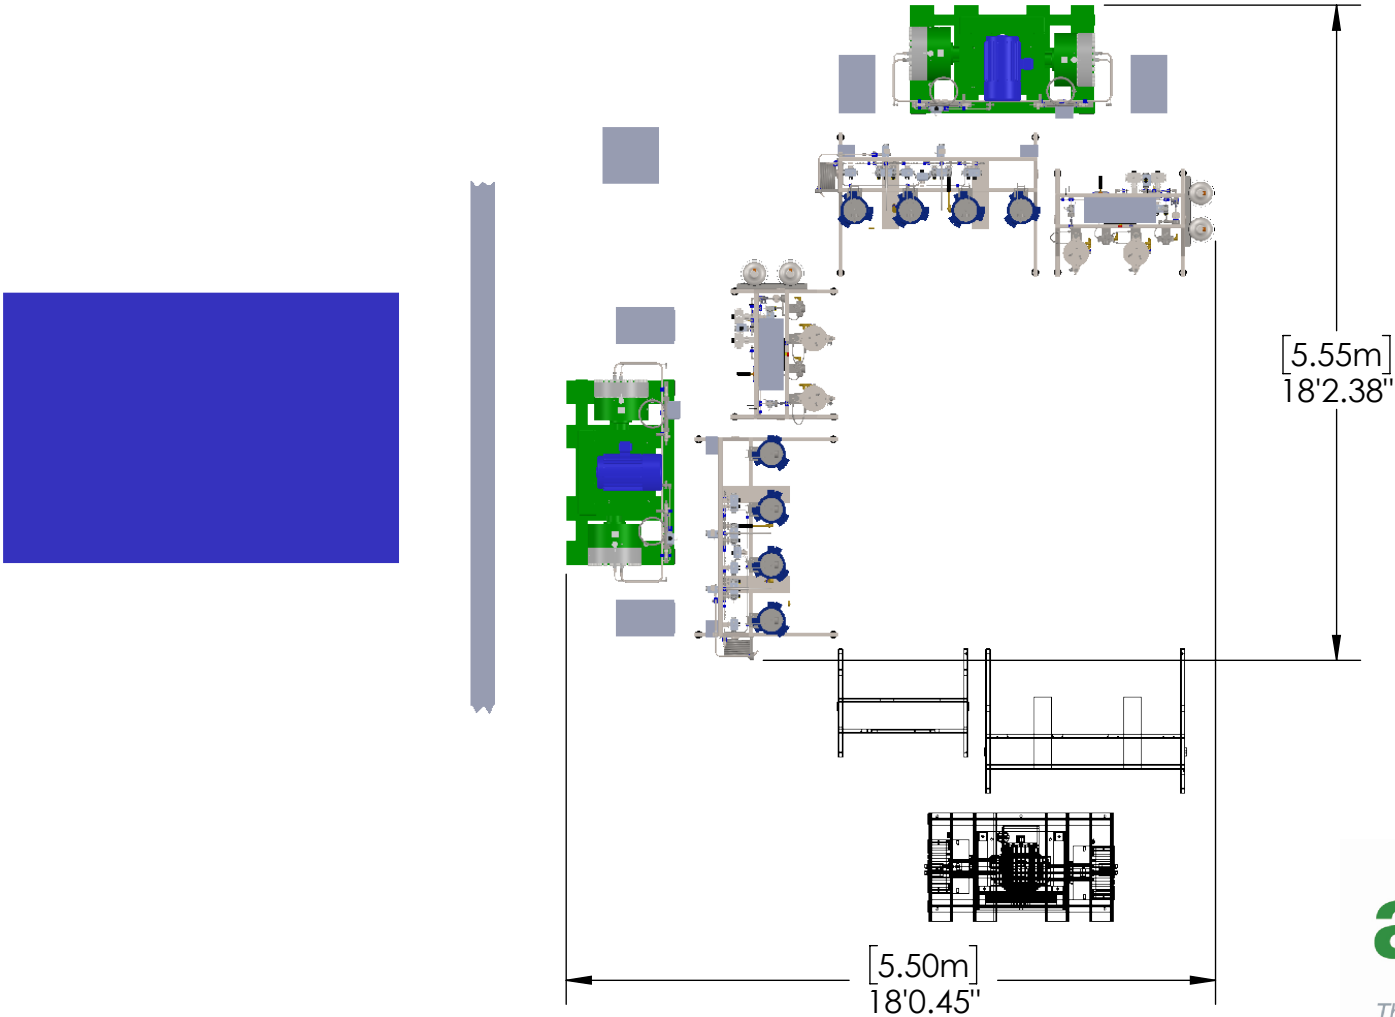

apeks[®]
SUPERCRITICAL
 The Power of CO₂ Extraction™

150 Commerce Blvd. Johnstown, OH 43031 740-809-1160	TITLE: 8/28/2018 240 LITER CAPACITY
MATERIAL	DWG. NO. REV.
FINISH	LAYOUT
RAW MATERIAL	SCALE: 1:72 SHEET 2 OF 5

80 LITER CAPACITY

150 Commerce Blvd. Johnstown, OH 43031 740-809-1160		TITLE: 8/28/2018	
MATERIAL		240 LITER CAPACITY	
FINISH		DWG. NO. REV.	
RAW MATERIAL		LAYOUT	
		SCALE: 1:64	SHEET 3 OF 5

160 LITER CAPACITY