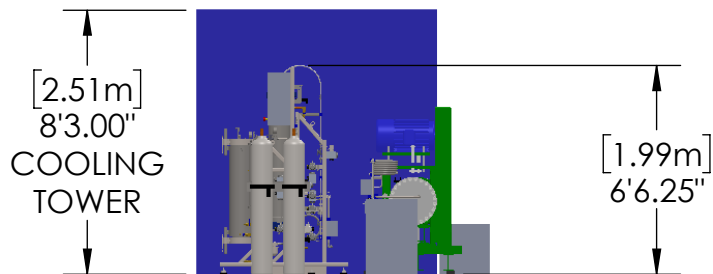

apeks®
SUPERCritical
The Power of CO₂ Extraction™

150 Commerce Blvd. Johnstown, OH 43031 740-809-1160		TITLE: 8/28/2018 240 LITER CAPACITY	
MATERIAL		DWG. NO. REV.	
FINISH		LAYOUT	
RAW MATERIAL		SCALE: 1:72	SHEET 1 OF 5