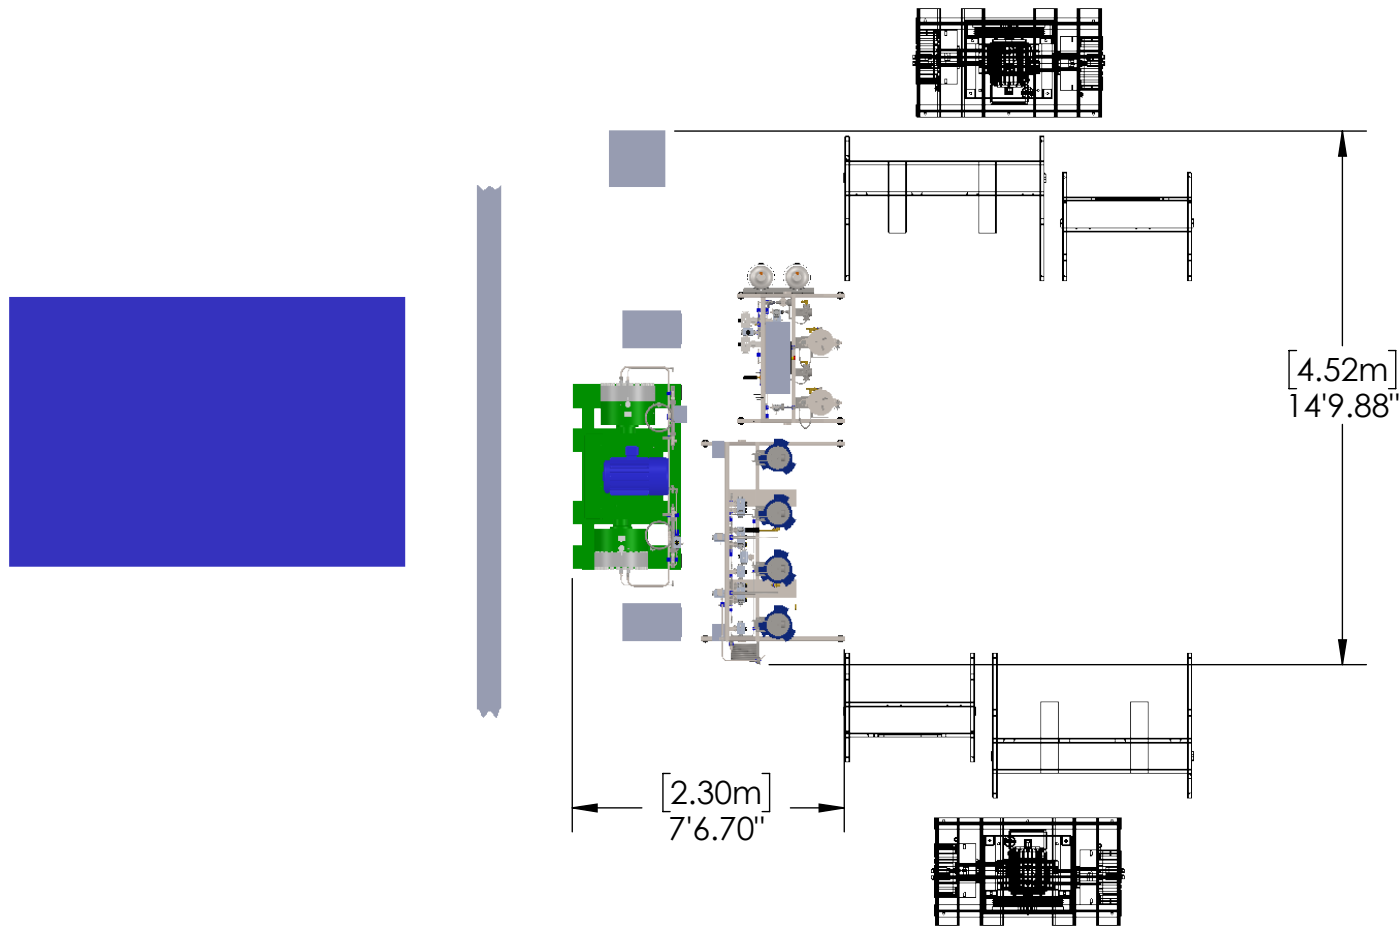

apeks®
SUPERCritical
The Power of CO₂ Extraction™

150 Commerce Blvd. Johnstown, OH 43031 740-809-1160		TITLE: 8/28/2018 240 LITER CAPACITY	
MATERIAL		DWG. NO. REV.	
FINISH		LAYOUT	
RAW MATERIAL		SCALE: 1:72	SHEET 1 OF 5

apeks[®]
SUPERCRITICAL
 The Power of CO₂ Extraction™

150 Commerce Blvd. Johnstown, OH 43031 740-809-1160	TITLE: 8/28/2018 240 LITER CAPACITY
MATERIAL	DWG. NO. REV.
FINISH	LAYOUT
RAW MATERIAL	SCALE: 1:72 SHEET 2 OF 5

80 LITER CAPACITY

150 Commerce Blvd. Johnstown, OH 43031 740-809-1160		TITLE: 8/28/2018	
MATERIAL		240 LITER CAPACITY	
FINISH		DWG. NO. REV.	
RAW MATERIAL		LAYOUT	
		SCALE: 1:64	SHEET 3 OF 5

160 LITER CAPACITY